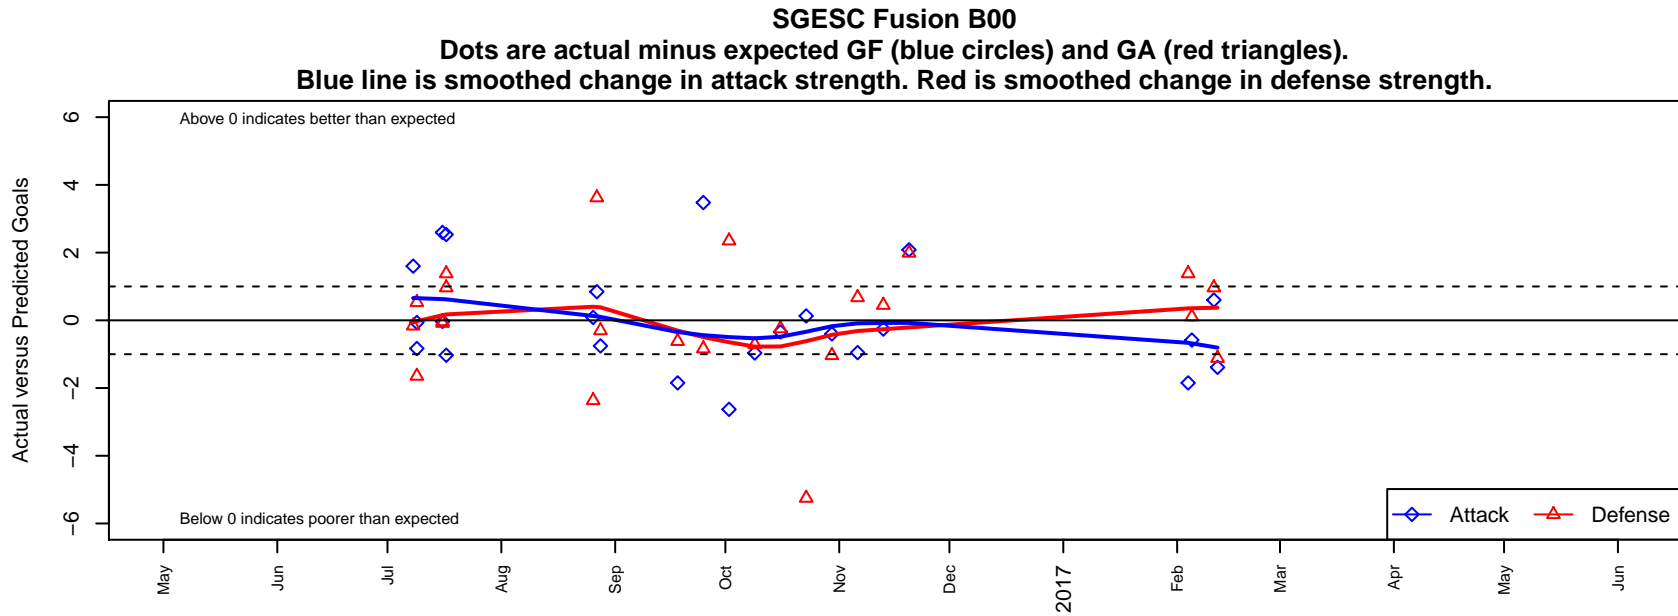

SGESC Fusion B00

Spanaway Graham Eatonville SC
 Graham, WA
 B00 total strength=1142
 attack=4.95 defense=2.16
 fall league = PSPL Classic 2 U17
 notes= Morriset 2016

alt names used:
 SGEO Fusion B00
 SGEOSC Fusion 00' Morisset
 Fusion '00
 SGEO Fusion 2000 Boys
 SGEO FUSION 00' MORISSET (WA)

Venues played:
 2016 Seattle United Cup BU17
 2016 KITG BU16-17 Green
 2016 River Jam Samba U17
 2016 PSPL Classic 2 U17
 2016 WA Cup HS Bronze U17

**attack and defense variance (black dot)
relative to other teams
and top 10 in region**