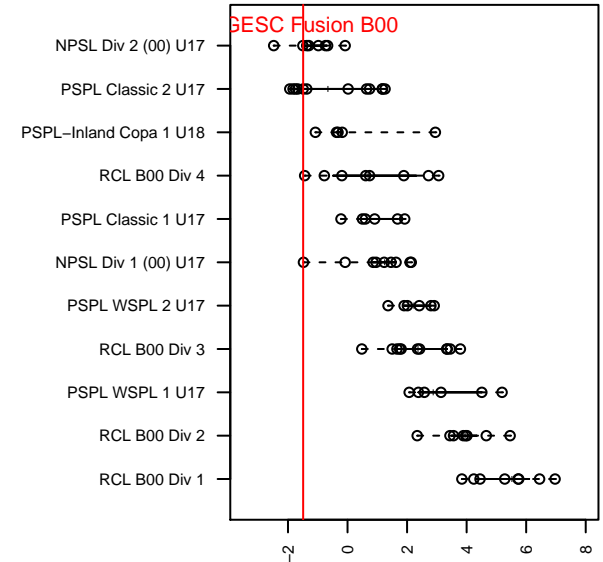

**attack and defense rating
relative to others at age
and all opponents in last 13 months**